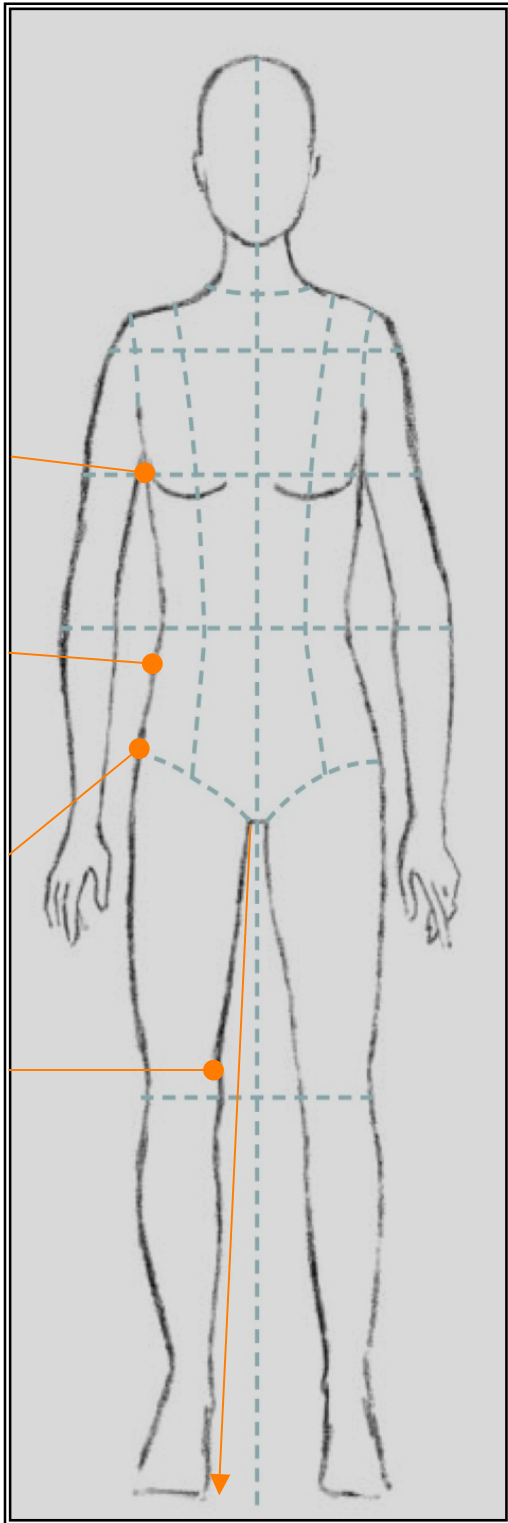

sixxfoota : SIZE CHART : WOMEN

BUST

WAIST

HIPS

INSEAM

SIZE	BUST	WAIST	HIPS	INSEAM
6 / XS	35	27	37	36
8 / S	36.5	28.5	38.5	36
10 / M	38	30	40	36
12 / L	39.5	31.5	41.5	36
14 / XL	41	33	43	36

Hold the measuring tape loosely: measure around your body, under your arms and over your breast.

Hold the measuring tape loosely: measure around your body, slightly lower than your natural waist.

Hold the measuring tape loosely: measure around your body, placing tape around your hips - midway between your crotch and belly button.

Measure the length from inside the crotch to the ankle. Add 1-2 inches to accommodate higher heel shoes.

Note: Tape measurements are your personal measurements and not equivalent to sizing of clothing; they are to be used as a guide when purchasing.